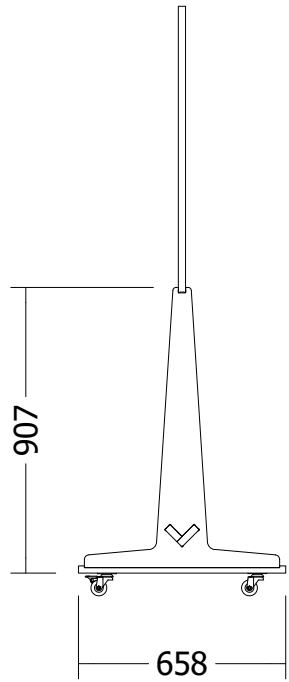

Divide Standard

DIVIDE

Designed by Josh Worley

PRODUCT CODE: DIV_DIV_STD_658x1012x1871_SA
DRAWING: Product General Arrangement
SCALE: 1/24
PUBLISH DATE: 08 / 06 / 2017
PRODUCT VERSION: V3.0.0