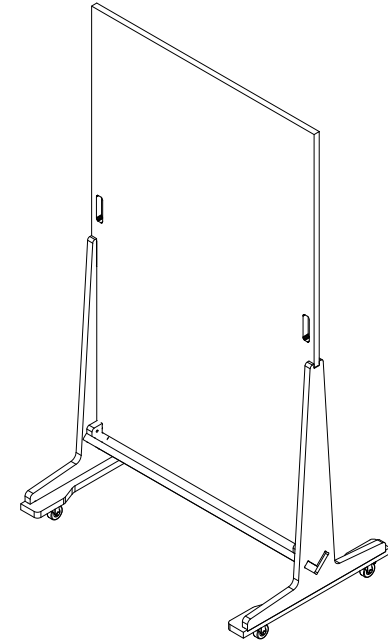

opendesk

Divide – shape your space

The multi-functional Divide collection allows flexible partitions to be created in open-plan workplaces. Lockable castors enable them to be moved to create private zones or team focus points. Bring 2 or more Divides together using connecting slots at the base to create larger partition walls. Choose from 3 different configurations.

Whiteboard: Made from high-quality dry wipe material, this Divide is great for meetings and jotting down ideas. The tray at the base is perfect for storing your whiteboard pens and eraser.

Kanban: Also made from high-quality dry wipe material, Kanban is a highly functional divide allowing team to-do lists, priorities or ideas to be organised in a Kanban format. One side features moveable tiles which can be scribbled on with whiteboard pens. The reverse side is plain and can be used as a whiteboard.

Divide Standard

DIVIDE

Designed by Josh Worley

PRODUCT CODE: DIV_DIV_STD_658x1012x1871_SA
DRAWING: Product General Arrangement
SCALE: 1/24
PUBLISH DATE: 08 / 06 / 2017
PRODUCT VERSION: V3.0.0