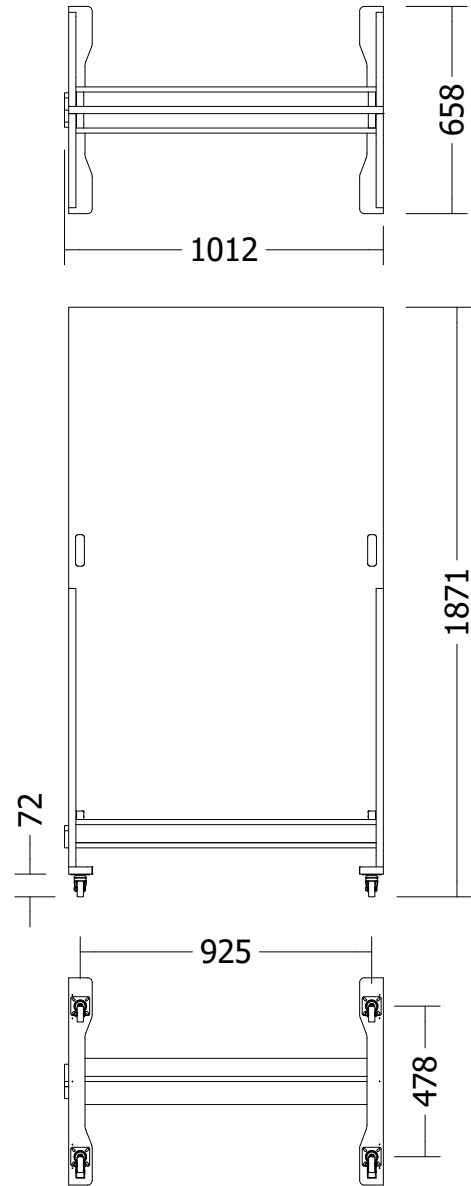

Divide Standard

DIVIDE

Designed by Josh Worley

PRODUCT CODE: DIV_DIV_STD_658x1012x1871_SA
DRAWING: Product General Arrangement
SCALE: 1/24
PUBLISH DATE: 08 / 06 / 2017
PRODUCT VERSION: V3.0.0